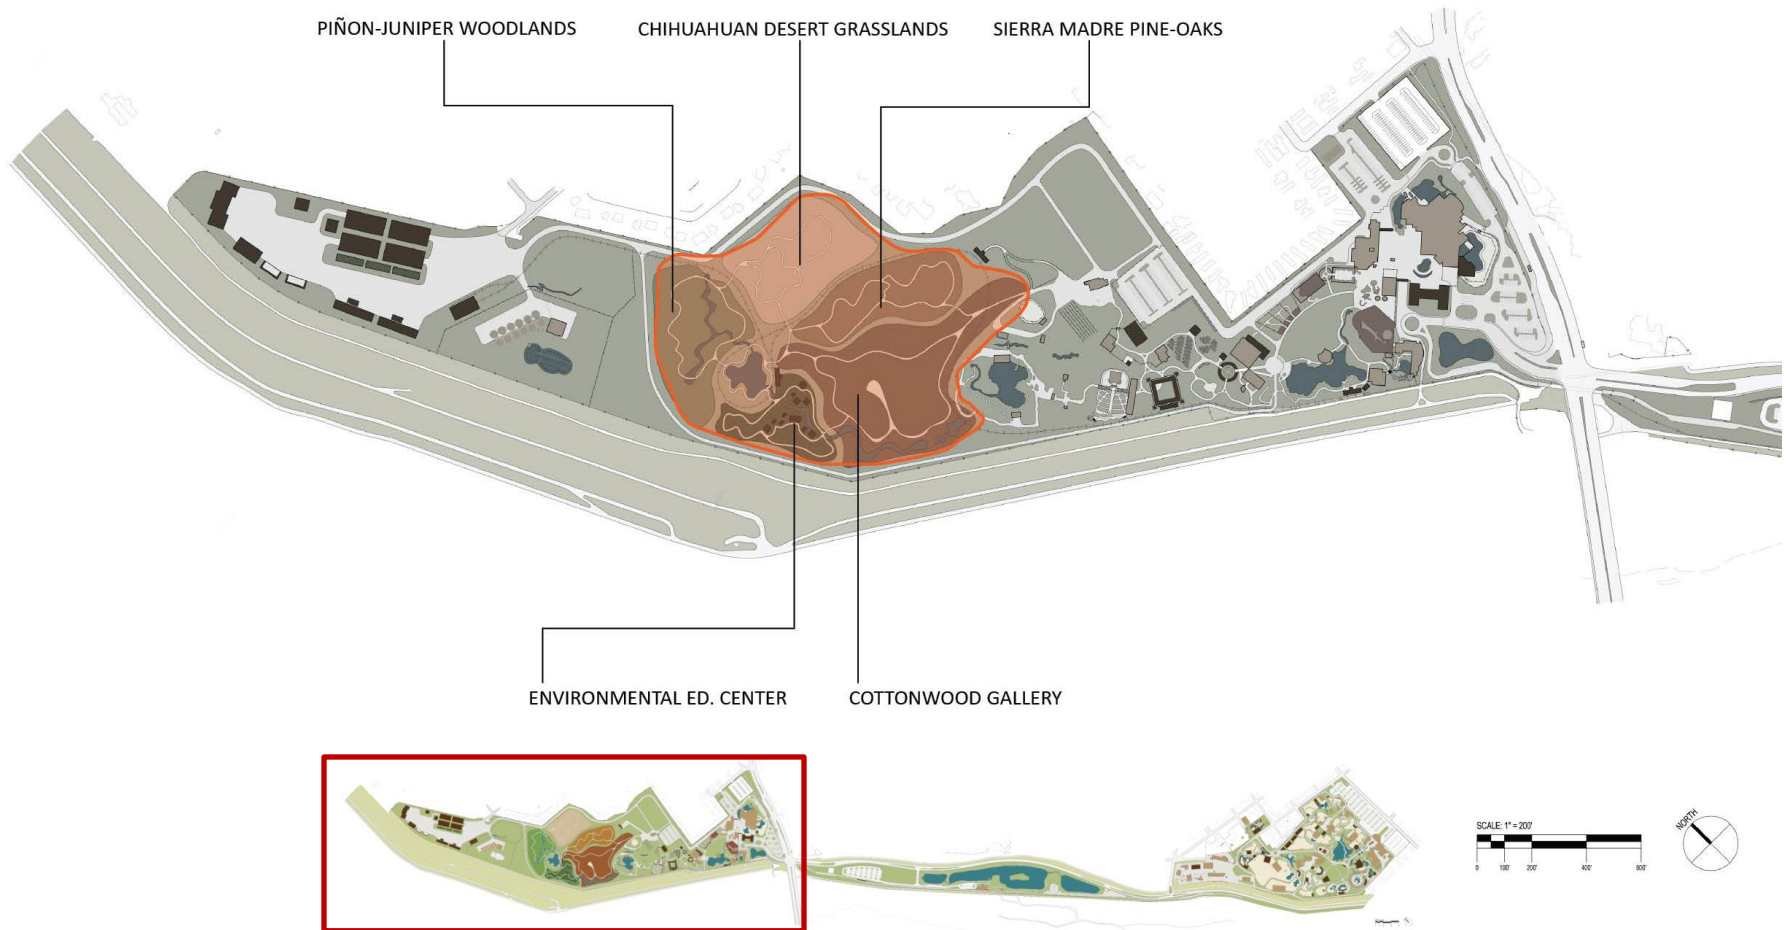

Tropical Butterfly Conservatory

Botanic Garden – Tropical Butterfly Conservatory

Proposed New Mexico Habitats

Desert & Semi-Arid Rivers of the World

ABQ BIOPARK

NORTH AMERICA: THE RIO GRANDE

Coyote

Black bear