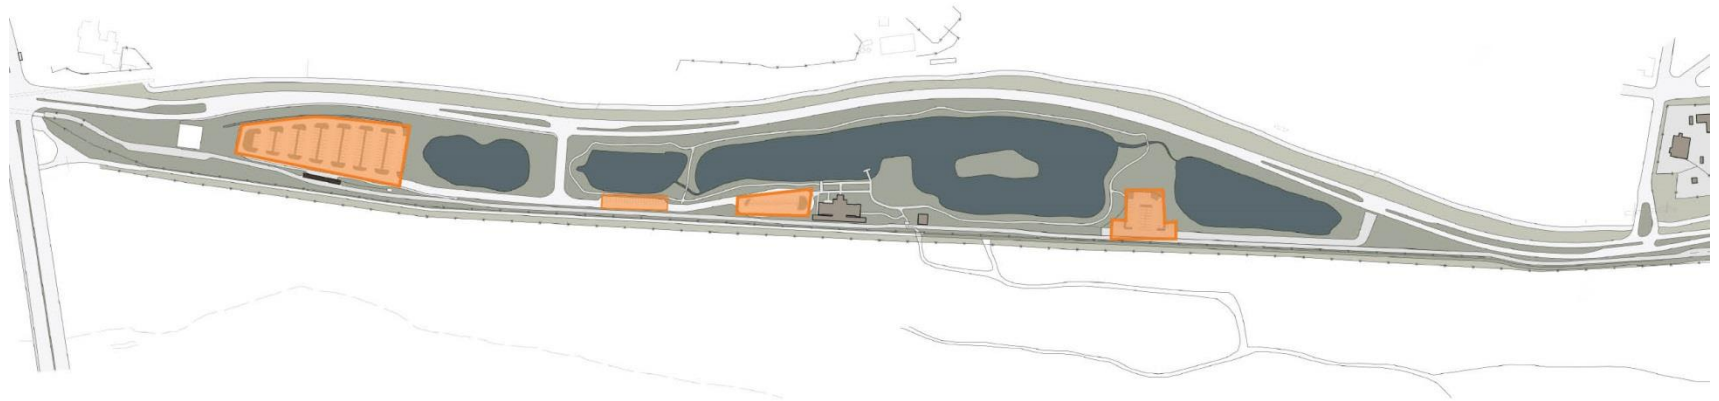

Tingley Beach

ABQ BIOPARK

Parking

240 total spaces

PUBLIC