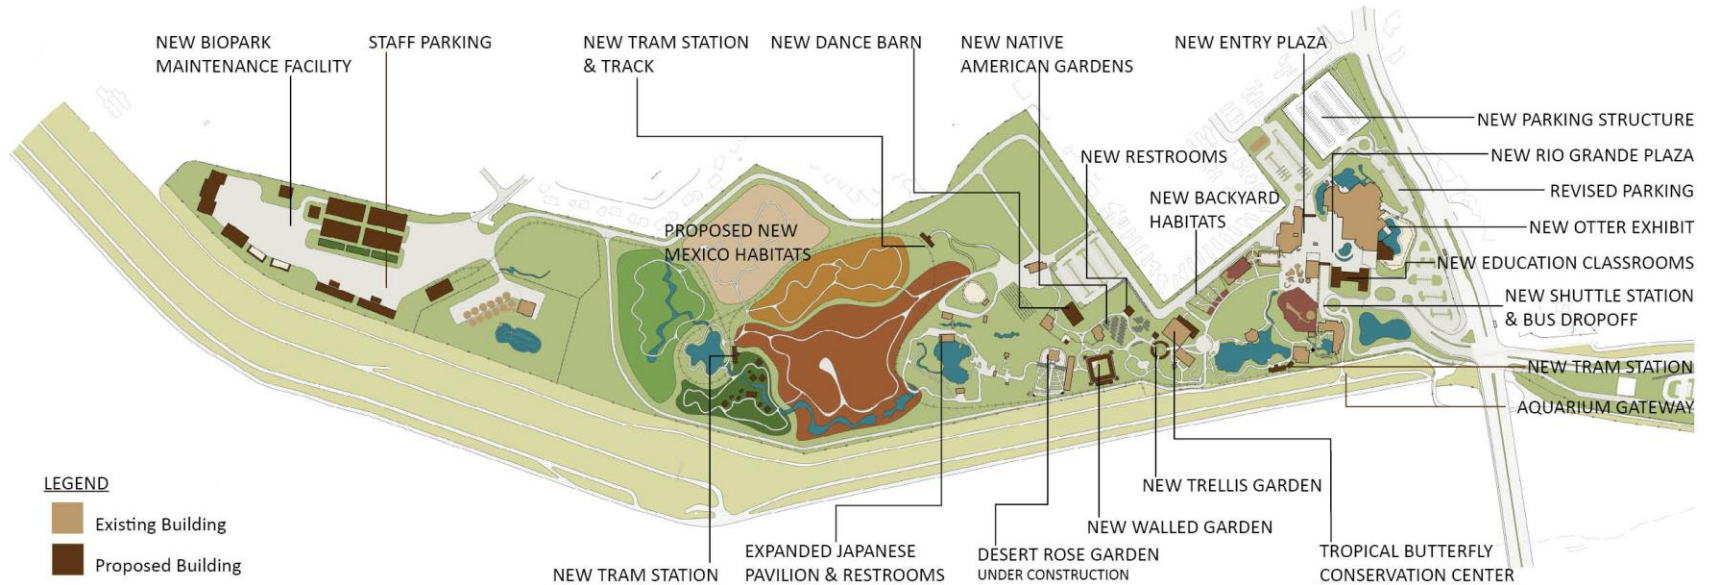

Existing Parking

600 total spaces

Botanic Garden

ABQ BIOPARK

Proposed

Services

LEGEND

- First Aid
- Education - Indoor, seated
- Education - Outdoor, kiosk
- Recreation
- Water Fountain
- Stroller/Wheelchair
- Restrooms
- Food
- Gift Shop
- Information