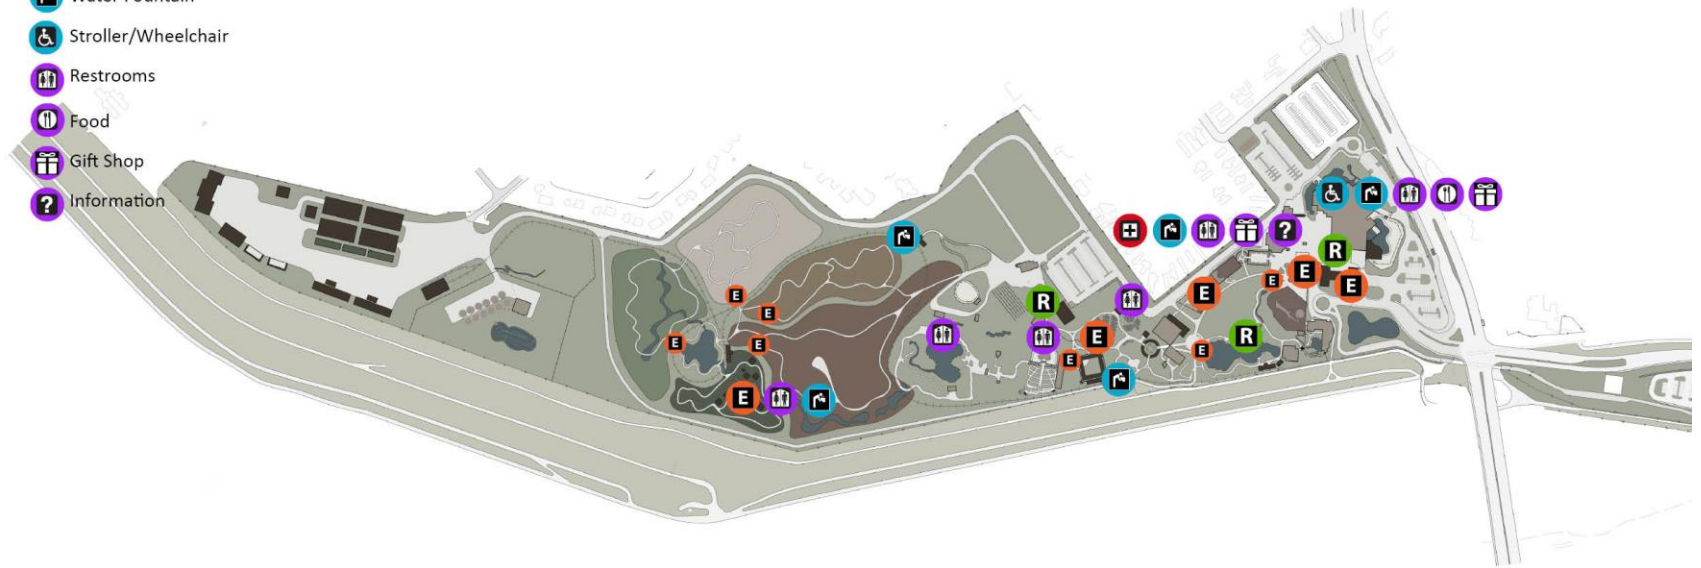

ABQ BioPark Overall Site Plan

Proposed

Existing

Circulation

Tingley Beach

Circulation

LEGEND

- Shuttle
- Shuttle Station

Existing Parking

600 total spaces

Botanic Garden

ABQ BIOPARK

Proposed

Services

LEGEND

- First Aid
- Education - Indoor, seated
- Education - Outdoor, kiosk
- Recreation
- Water Fountain
- Stroller/Wheelchair
- Restrooms
- Food
- Gift Shop
- Information