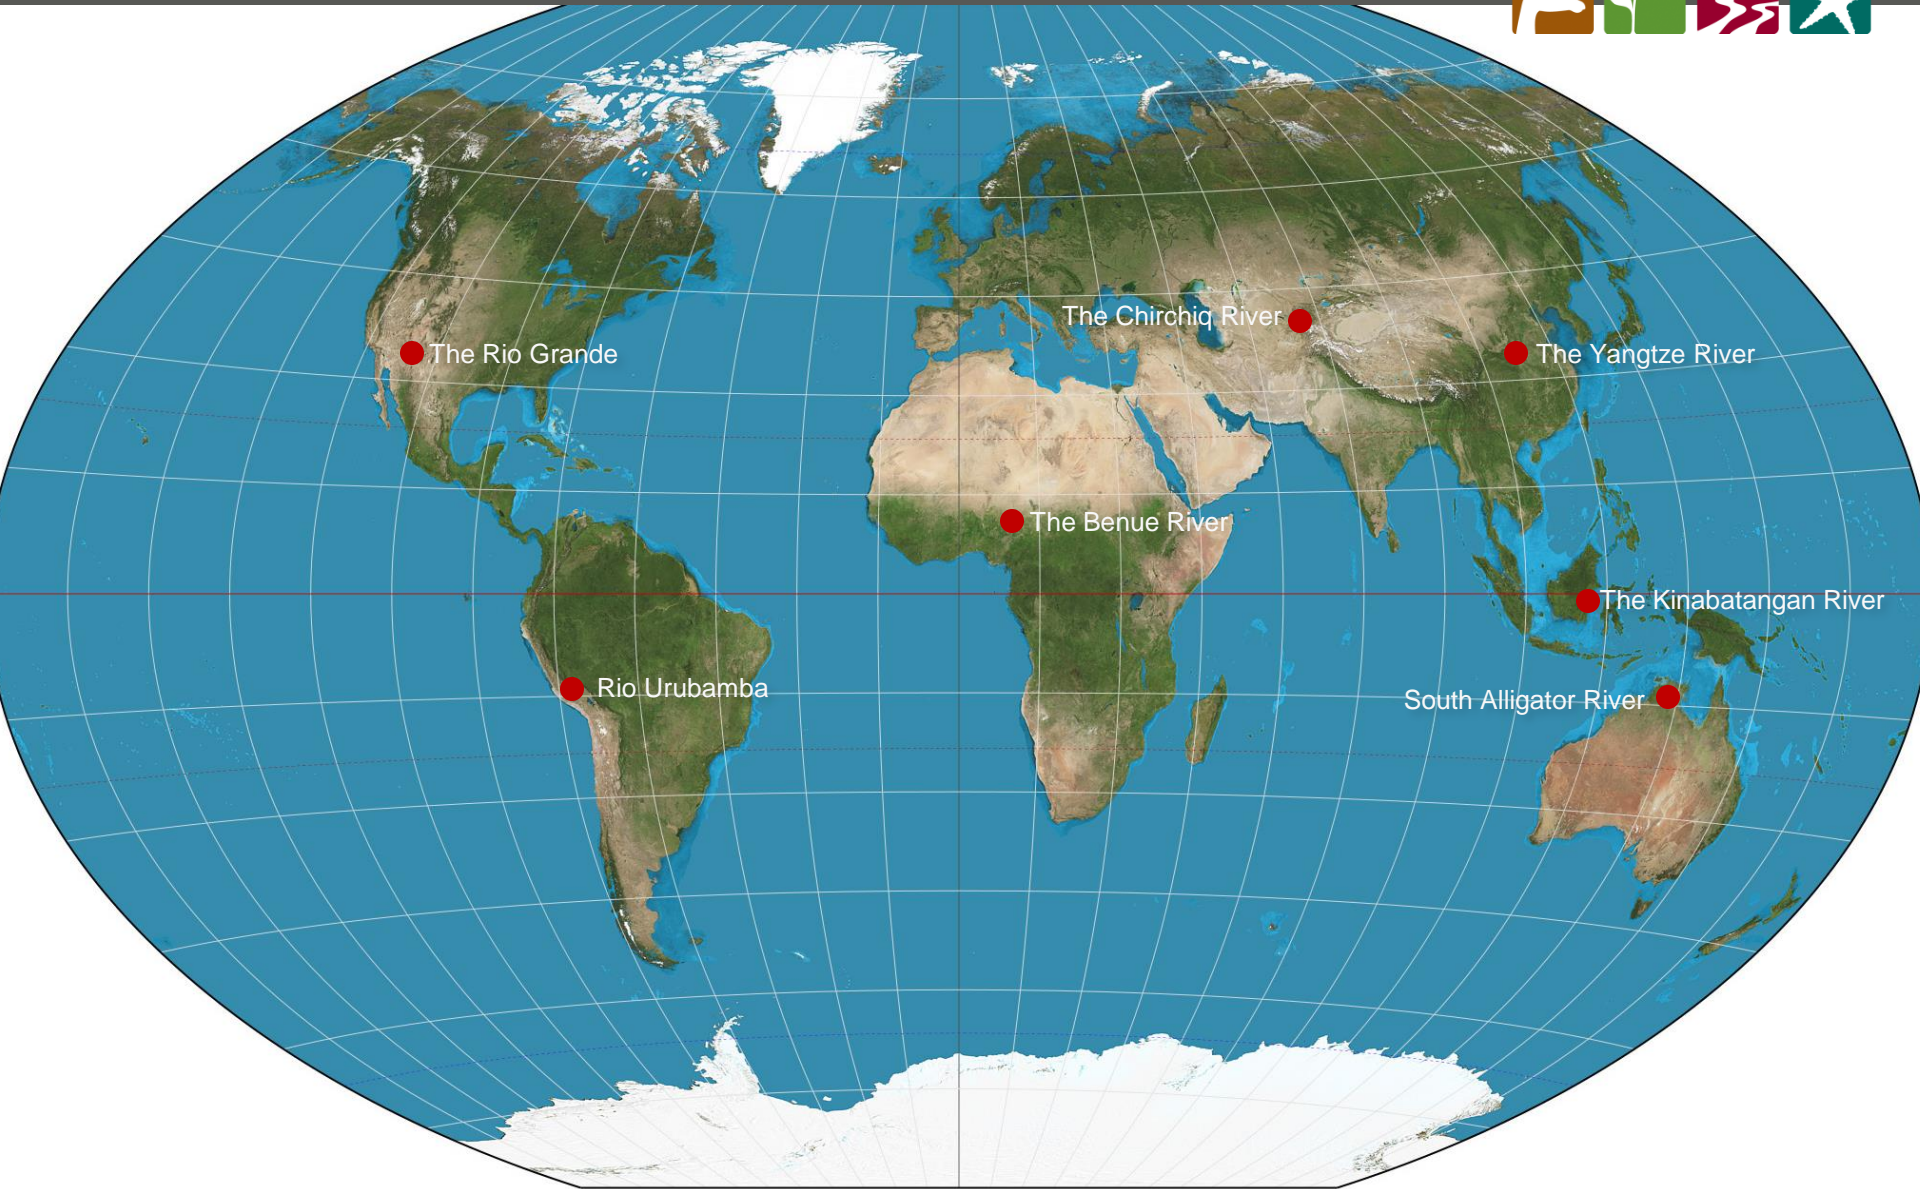

Desert & Semi-Arid Rivers of the World

Desert & Semi-Arid Rivers of the World

ABQ BIOPARK

NORTH AMERICA: THE RIO GRANDE

Desert & Semi-Arid Rivers of the World

ABQ BIOPARK

NORTH AMERICA: THE RIO GRANDE

Desert & Semi-Arid Rivers of the World

ABQ BIOPARK

NORTH AMERICA: THE RIO GRANDE

Desert & Semi-Arid Rivers of the World

ABQ BIOPARK

NORTH AMERICA: THE RIO GRANDE

Desert & Semi-Arid Rivers of the World

ABQ BIOPARK

NORTH AMERICA: THE RIO GRANDE

Desert & Semi-Arid Rivers of the World

ABQ BIOPARK

SOUTH AMERICA: RIO URUBAMBA

Desert & Semi-Arid Rivers of the World

ABQ BIOPARK

SOUTH AMERICA: RIO URUBAMBA

Desert & Semi-Arid Rivers of the World

ABQ BIOPARK

SOUTH AMERICA: RIO URUBAMBA

Desert & Semi-Arid Rivers of the World

ABQ BIOPARK

AFRICA: THE BENUE RIVER

Desert & Semi-Arid Rivers of the World

ABQ BIOPARK

AFRICA: THE BENUE RIVER

AFRICA: THE BENUE RIVER