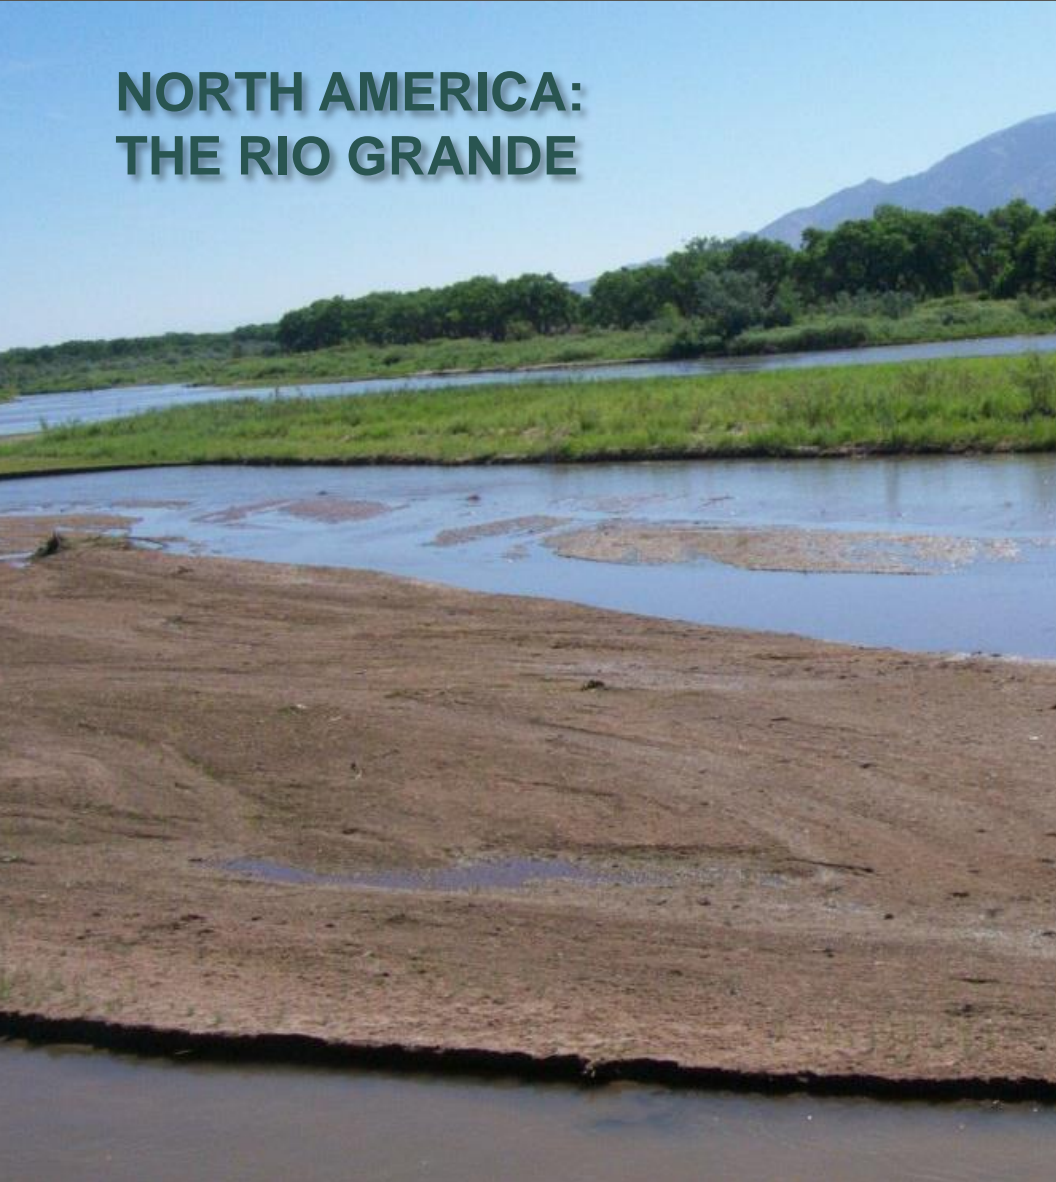

River otter

Beaver

Desert & Semi-Arid Rivers of the World

ABQ BIOPARK

NORTH AMERICA: THE RIO GRANDE

White-tailed deer

Mule deer

Jack rabbit

Bat

Pocket gopher

Desert & Semi-Arid Rivers of the World

ABQ BIOPARK

NORTH AMERICA: THE RIO GRANDE

Rio Grande shiner

Red shiner

Spiny Soft-shelled turtle

Western Painted turtle

New Mexico whiptail

Desert & Semi-Arid Rivers of the World

ABQ BIOPARK

NORTH AMERICA: THE RIO GRANDE

Garter snake

Bull snake

Western Chorus frog